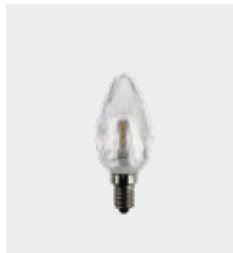

1073/B-N-C
Lampada LED

1034/18-36-58/B-N
Tubo LED in vetro

110256/B-N-C
Lampada LED

110256/B-N-C ECO
Lampada LED

13006/N-C
Lampada LED in cristallo

13007/C
Lampada LED ambrata

11059/B-N
Lampada LED

11060/B-N
Lampada LED