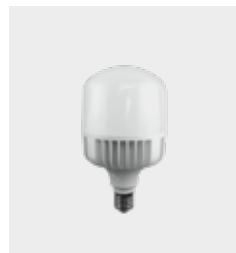

1073/B-N-C
Lampada LED

1034/18-36-58/B-N
Tubo LED in vetro

110256/B-N-C
Lampada LED

110256/B-N-C ECO
Lampada LED

13006/N-C
Lampada LED in cristallo

13007/C
Lampada LED ambrata

11059/B-N
Lampada LED

11060/B-N
Lampada LED