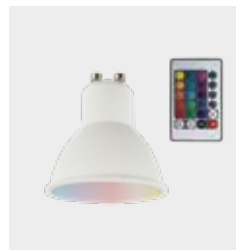

1034/RGBW POWER
Lampada LED RGBW