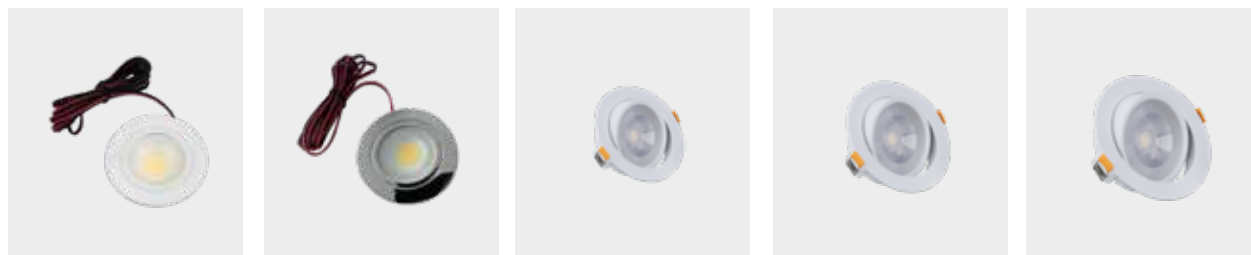

10300/N-C

Incasso soffitto LED

10301/N-C

Incasso soffitto LED

10801/N-C

Faretto tondo LED orientabile

10802/N-C

Faretto tondo LED orientabile

10803/N-C

Faretto tondo LED orientabile

pag 40-41