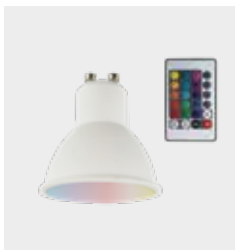

1034/RGBW
Lampada LED RGBW