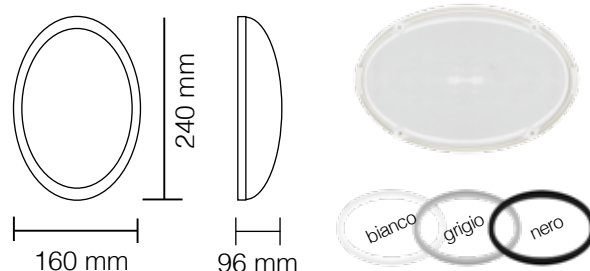

2038/Cover/N

Cover Nero

Cover Plafoniera
ovale

kelvin	K6500+K4000+K3200
watt	12W
lumen	1400
alimentazione	AC 220V~240V
grado di protezione	IP65
angolo	120°
corpo	ABS
colore	bianco+nero+grigio
autonomia	50.000 ore