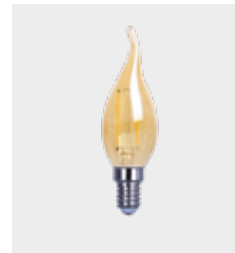

1073/B-N-C
Lampada LED

1034/18-36-58/B-N
Tubo LED in vetro

110256/B-N-C
Lampada LED

110256/B-N-C ECO
Lampada LED

13006/N-C
Lampada LED in cristallo

13007/C
Lampada LED ambrata

11059/B-N
Lampada LED

11060/B-N
Lampada LED